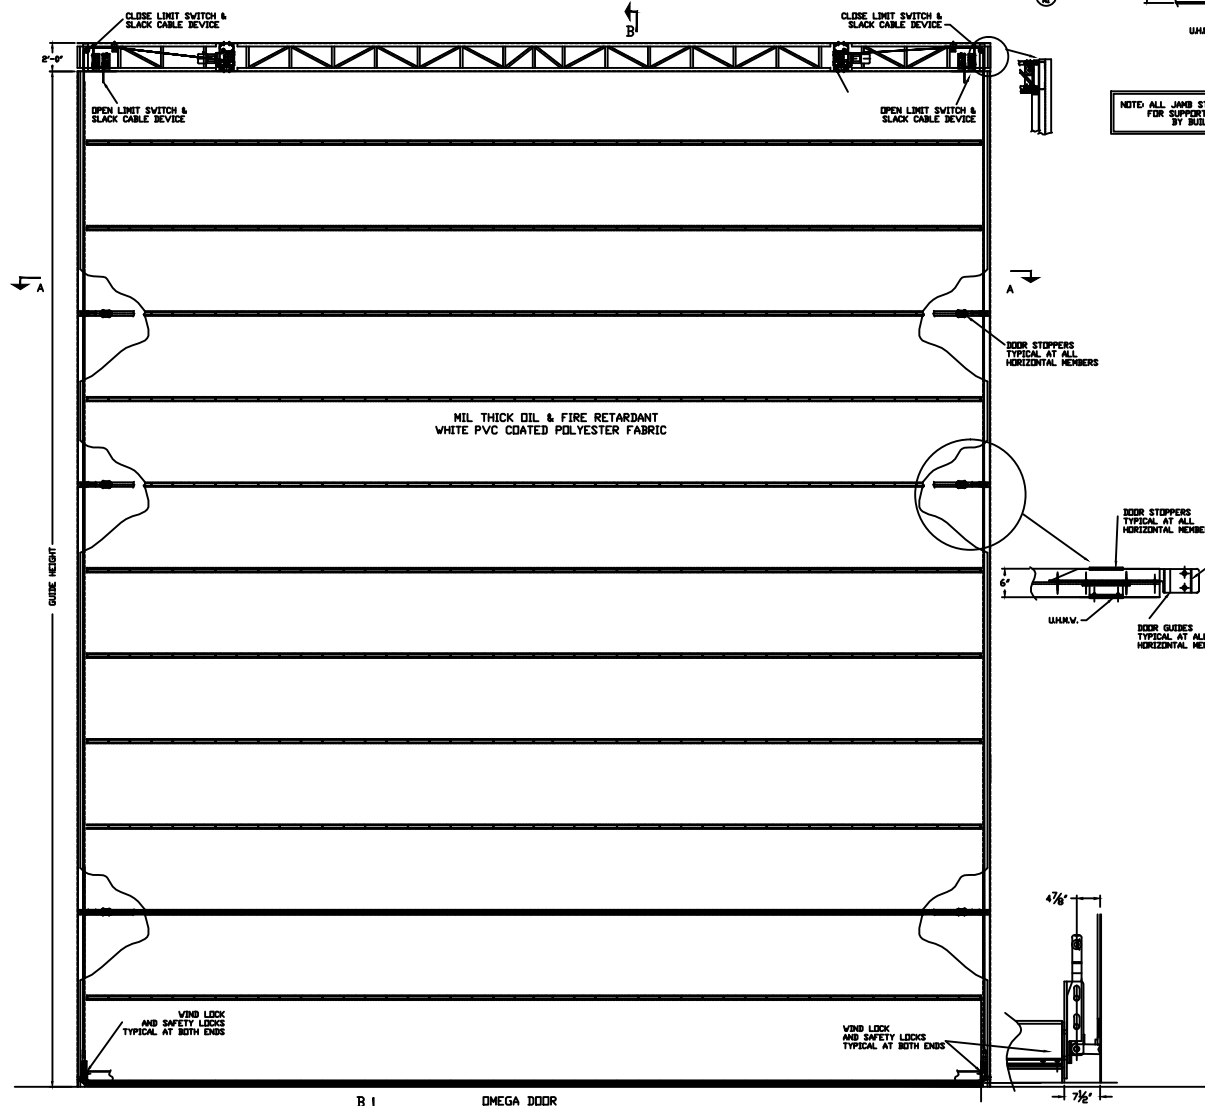

OMEGA DOOR
OVERHEAD HOIST-UP FABRIC DOOR
EXTERIOR ELEVATION