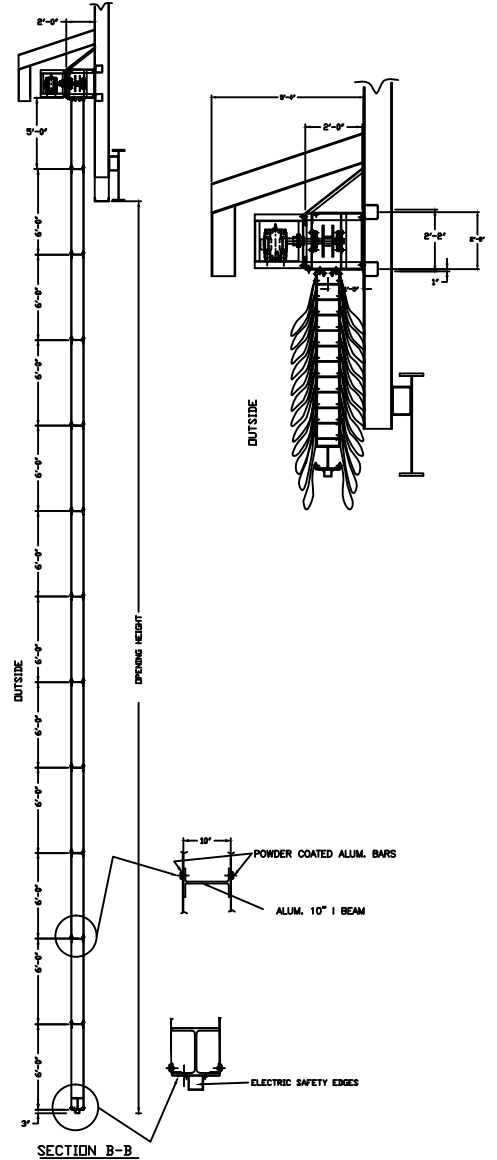

OMEGA DOOR
OVERHEAD HOIST-UP FABRIC DOOR
EXTERIOR ELEVATION